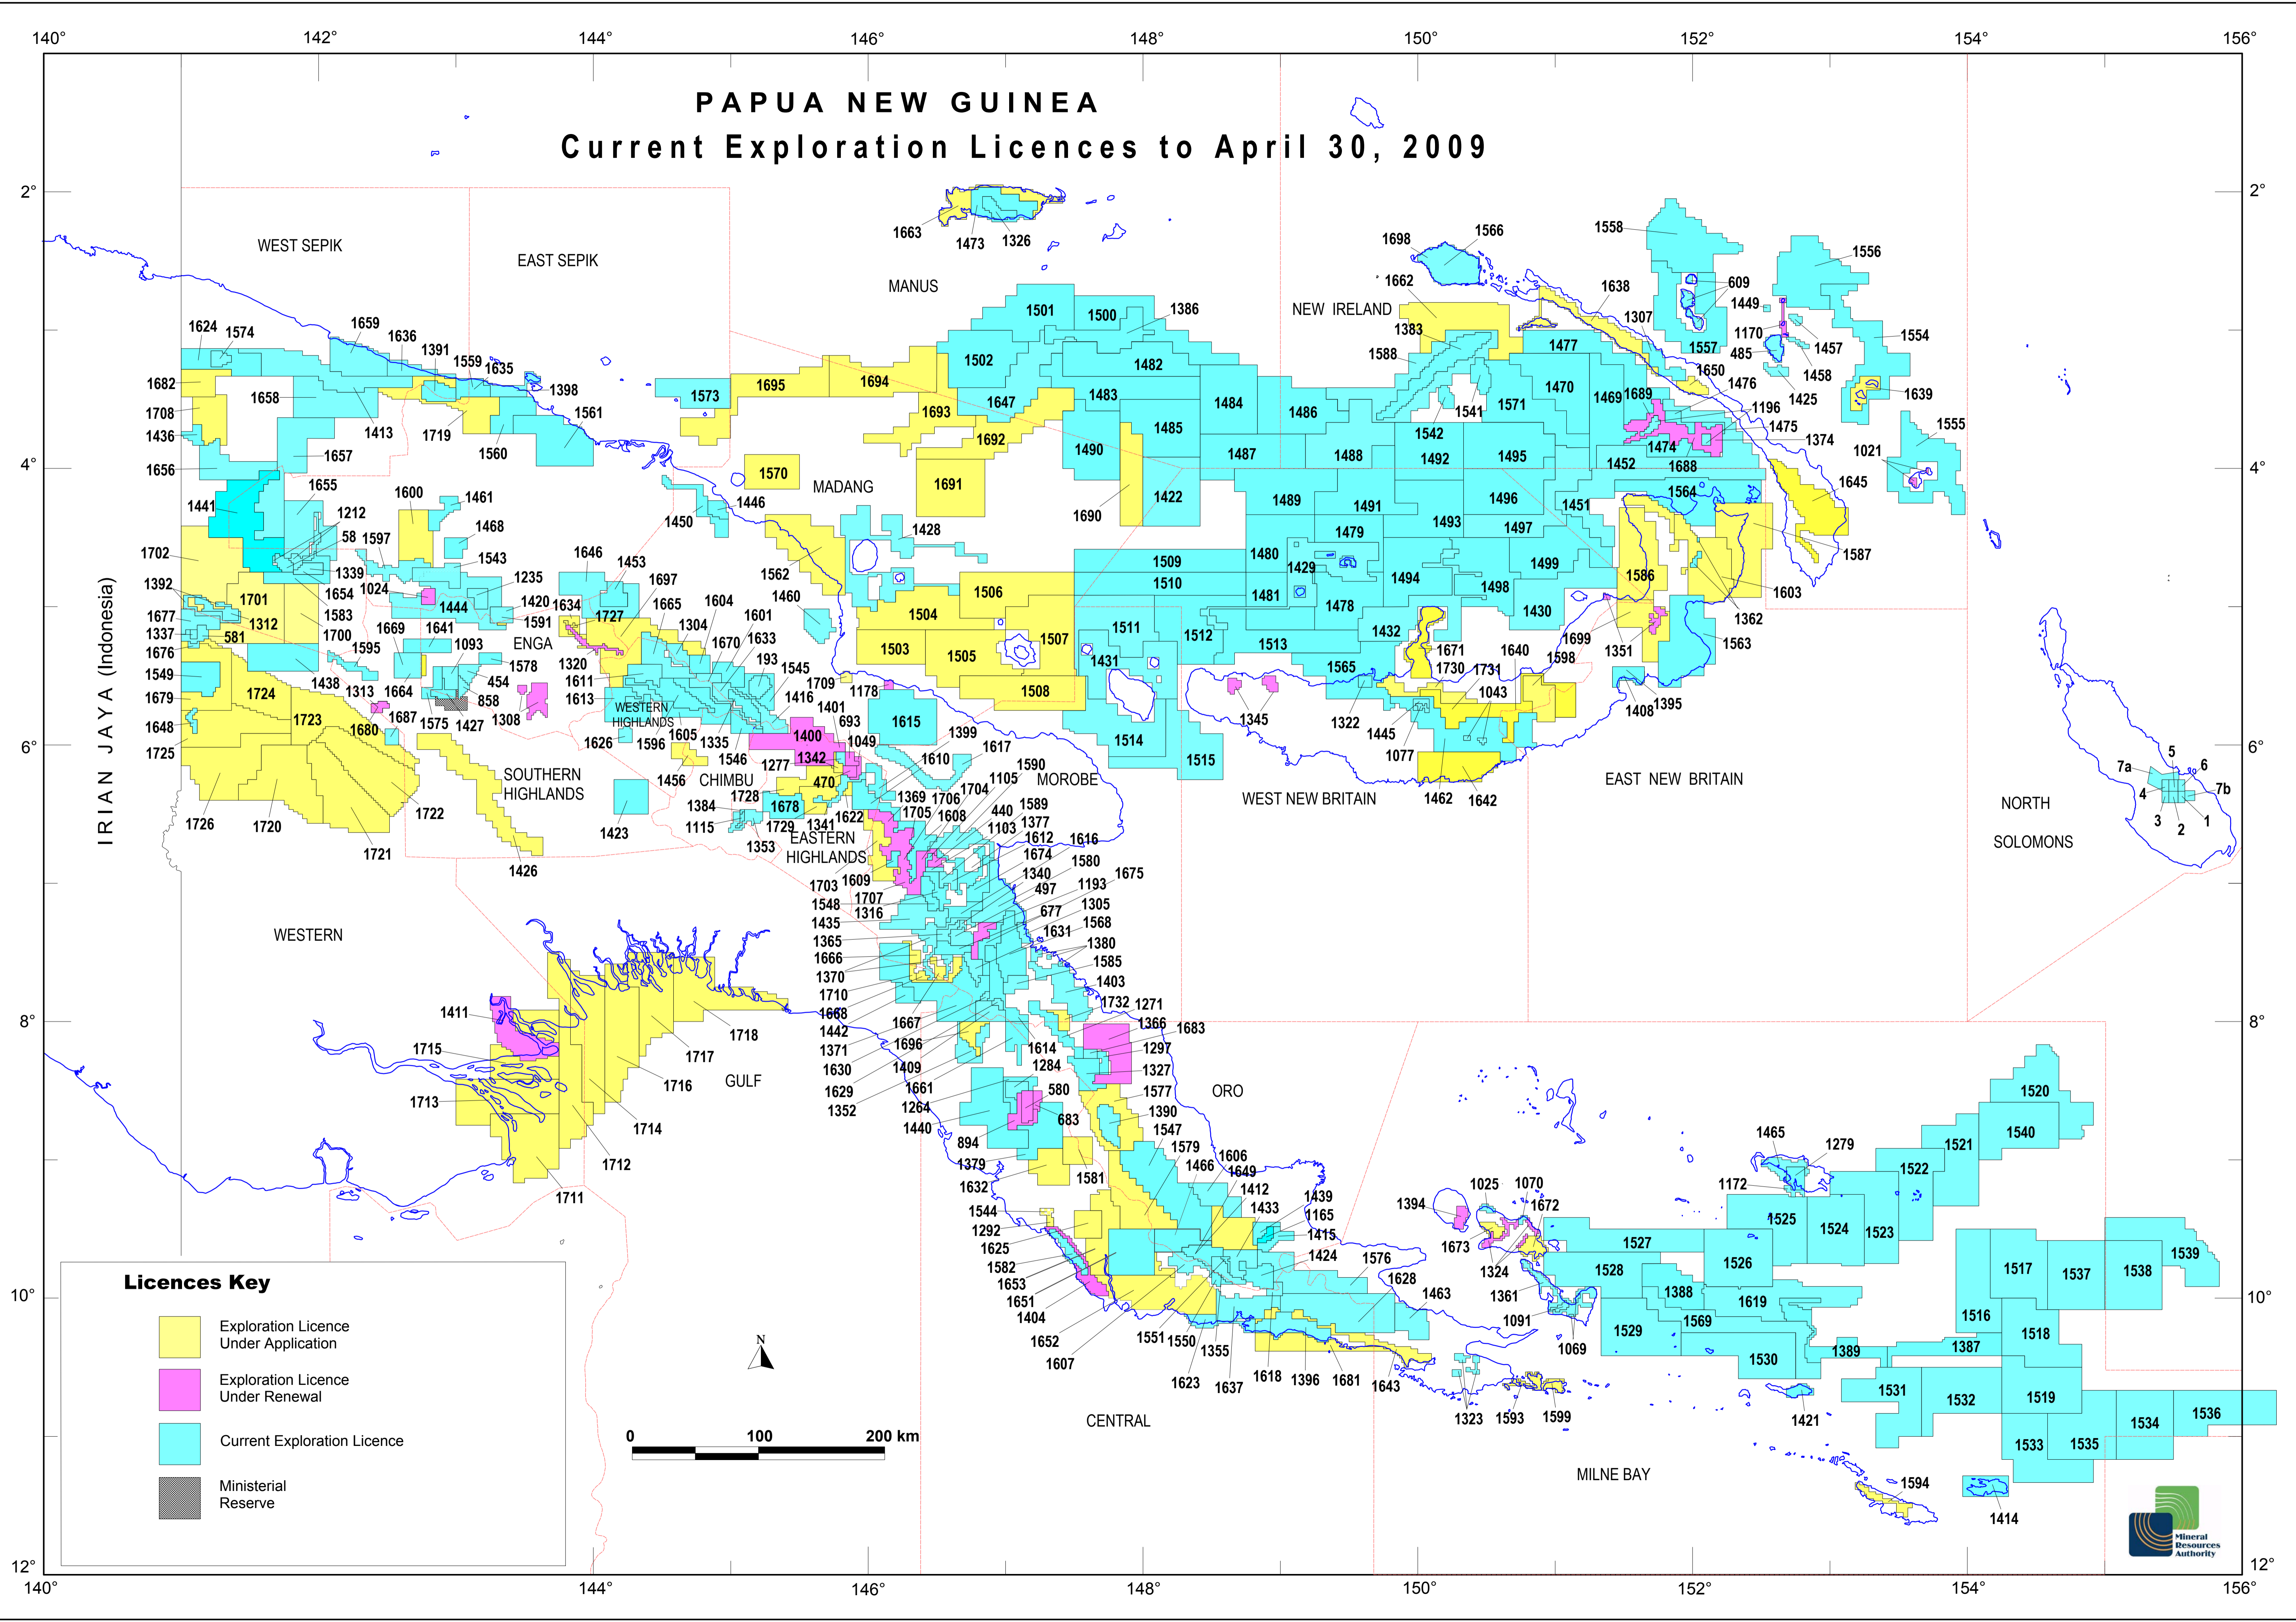

PAPUA NEW GUINEA

Current Exploration Licences to April 30, 2009

Licences Key

- Exploration Licence Under Application
- Exploration Licence Under Renewal
- Current Exploration Licence
- Ministerial Reserve